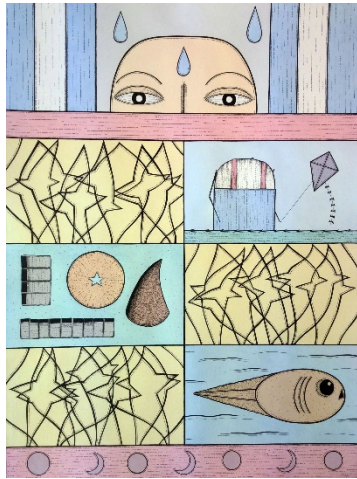

News: March 9, 2017–for Immediate Release
Re: South Suburban College, www.ssc.edu
Contact: Public Relations (708) 596-2000, ext. 2463

Pictured: *Untitled, 2016 ink and watercolor on paper*

“RECENT DRAWINGS” ART EXHIBITION BY GREGG HERTZLIEB ON DISPLAY AT SOUTH SUBURBAN COLLEGE

SOUTH HOLLAND, IL – The Art & Design Department of South Suburban College (SSC) is pleased to present a new exhibition located in the Dulgar Gallery on SSC’s Main Campus in South Holland. An exhibition of art works by Gregg Hertzlieb titled “Recent Drawings” is on display March 6 to April 21, 2017. There will be an afternoon reception for the artist on March 27th at 12:30 p.m.

Gregg Hertzlieb is the director/curator of the Brauer Museum of Art at Valparaiso University in Valparaiso, Indiana. He has a master’s degree in fine arts from the School of the Art Institute of Chicago and a master’s degree in education from the University of Illinois at Chicago. An exhibiting artist working primarily in watercolor and pen and ink, Hertzlieb has shown his art in numerous exhibitions. His work is in both public and private collections.